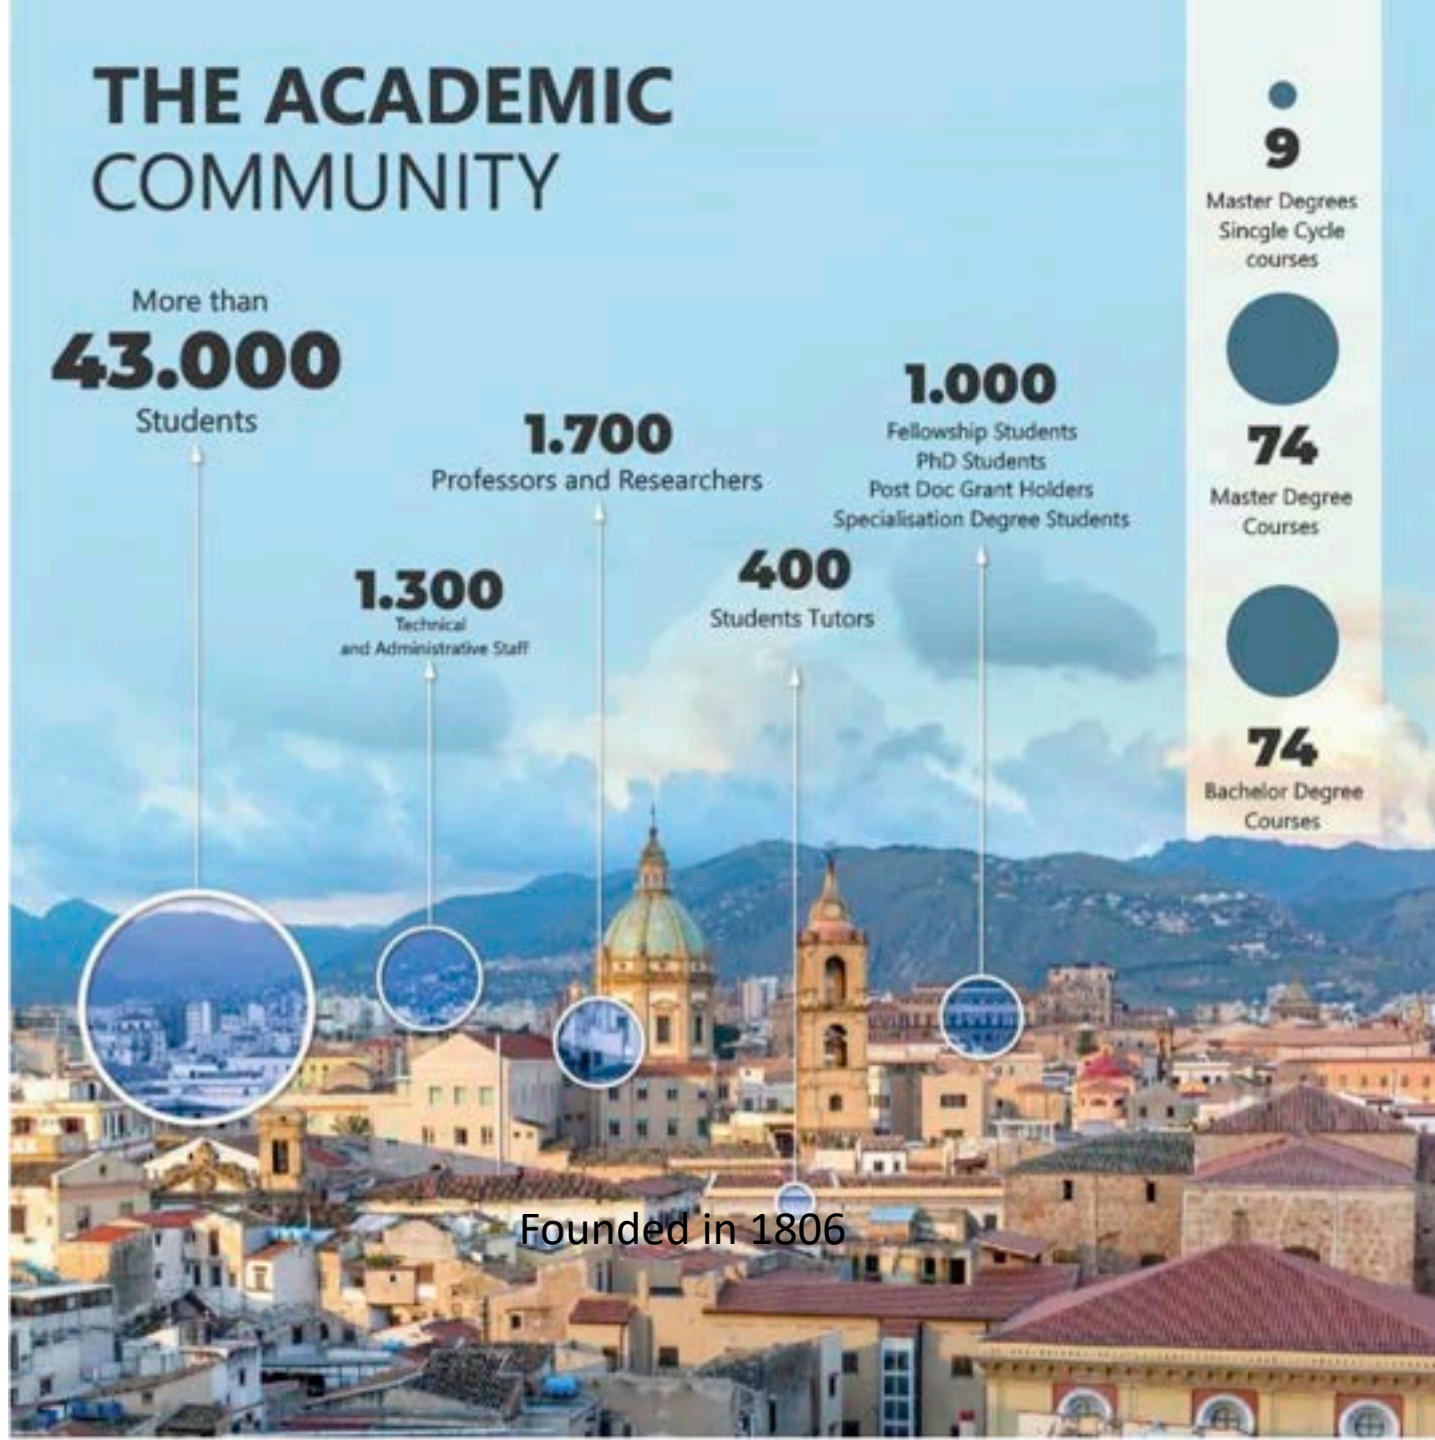

THE ACADEMIC COMMUNITY

More than
43.000
Students

1.700
Professors and Researchers

1.000
Fellowship Students
PhD Students
Post Doc Grant Holders
Specialisation Degree Students

1.300
Technical
and Administrative Staff

400
Students Tutors

9
Master Degrees
Single Cycle
courses

74
Master Degree
Courses

74
Bachelor Degree
Courses

Founded in 1806