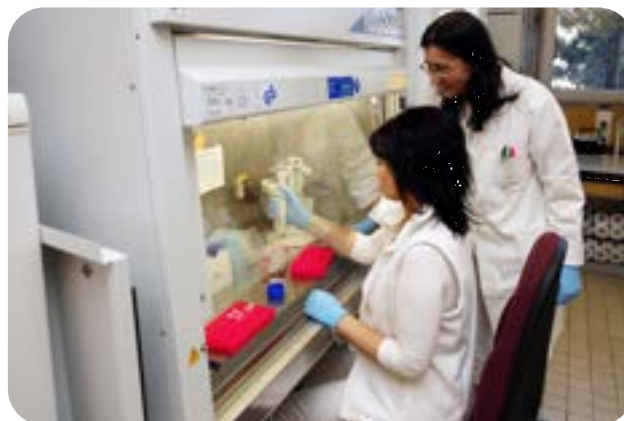

Faculty of Forestry: The Most Advanced **Infrastructure**

Research and Pedagogical Infrastructure

3D Virtual Cave <https://etools.tuzvo.sk/cave/index_en.html>

DNA Laboratory

3D CT timber scanner in cooperation with National Forest Centre

<http://lignosilva.nlcsk.org/>