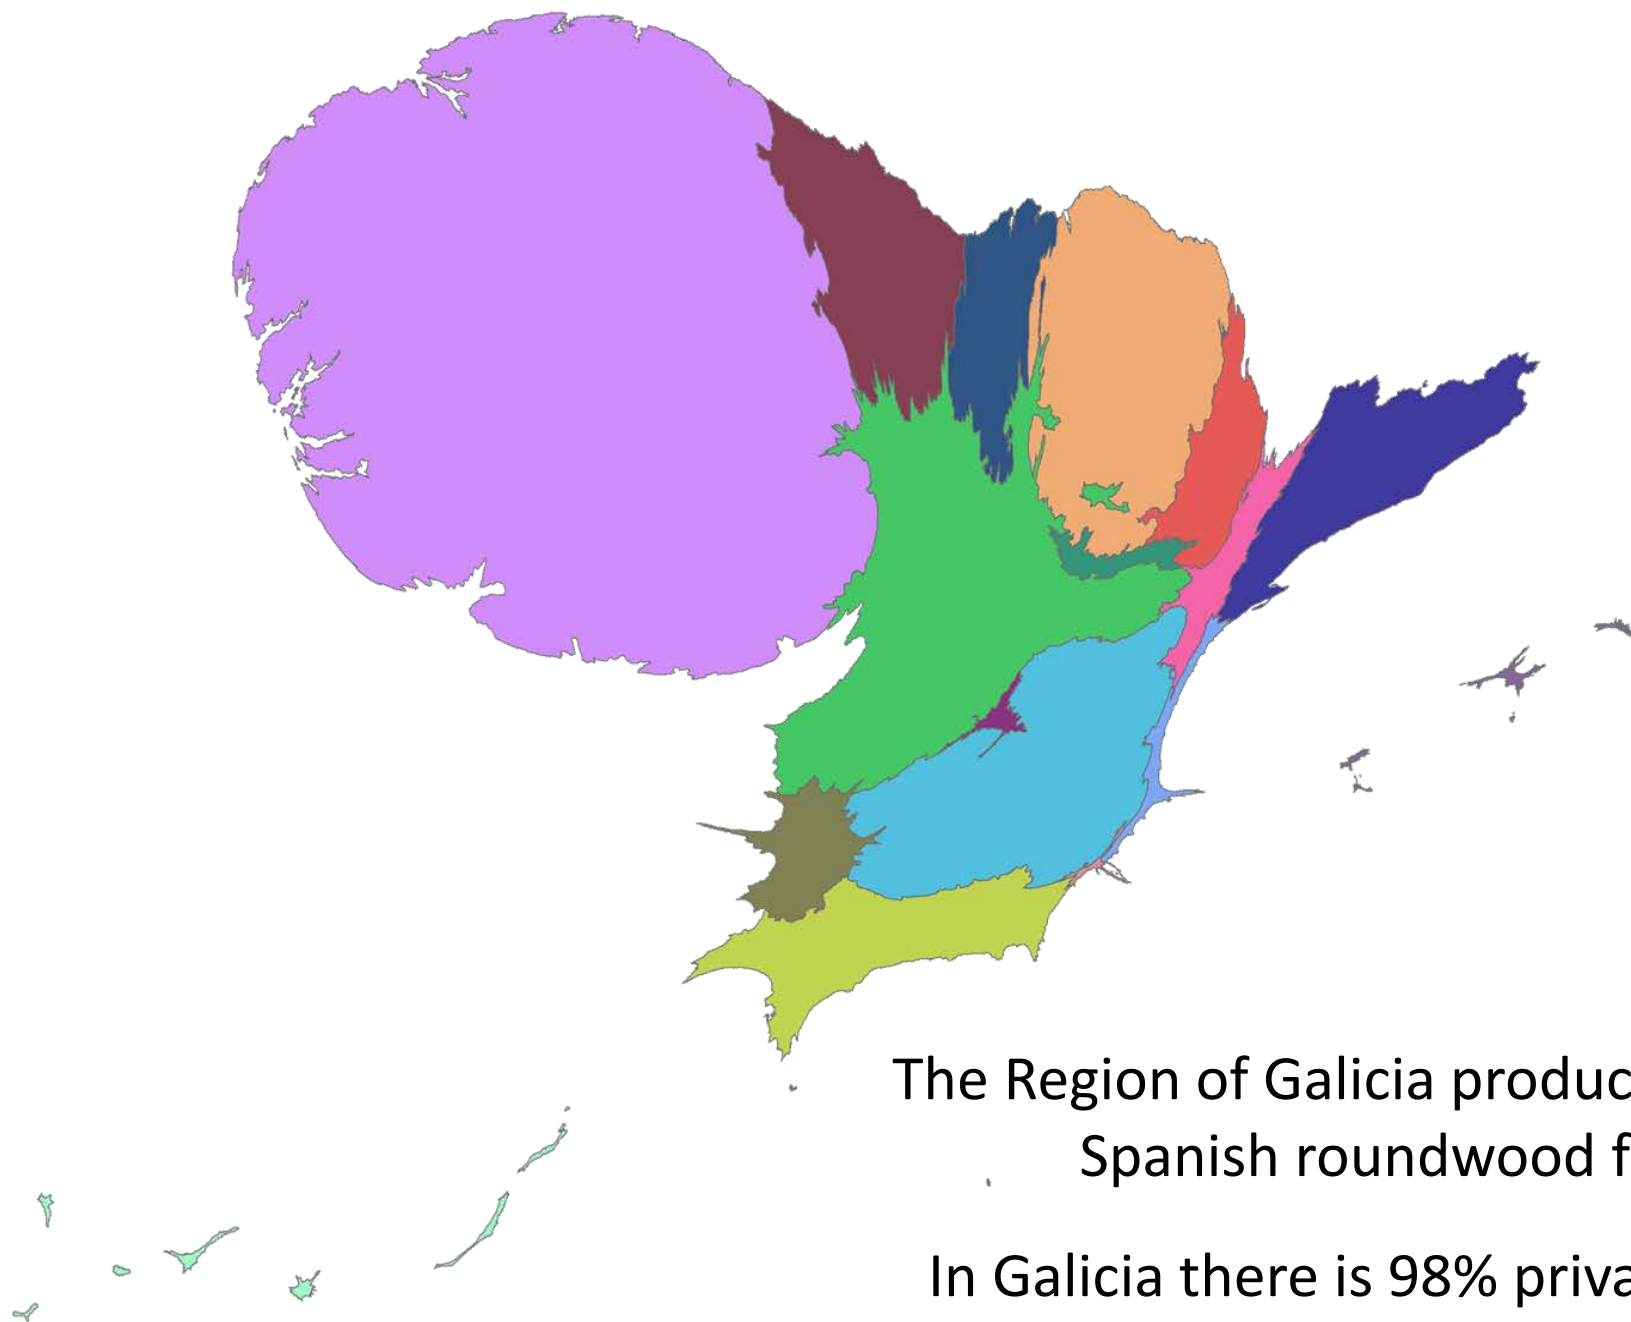

686

UNIRANK UNIVERSITY
RANKING
2023

4

GRUPO DO U-RANKING
2023

101-200

UNIVERSITY RANKING BY
ACADEMIC PERFORMANCE
(URAP)
2022/2023

GALICIA

GALITZIA

Forestry Faculty of Pontevedra
(University of VIGO)

The Region of Galicia produces 50-55 % of Spanish roundwood fellings

In Galicia there is 98% private ownership
(2/3 of it is Family Forestry)

Live the Experience of the Way of Saint James / Camino de Santiago