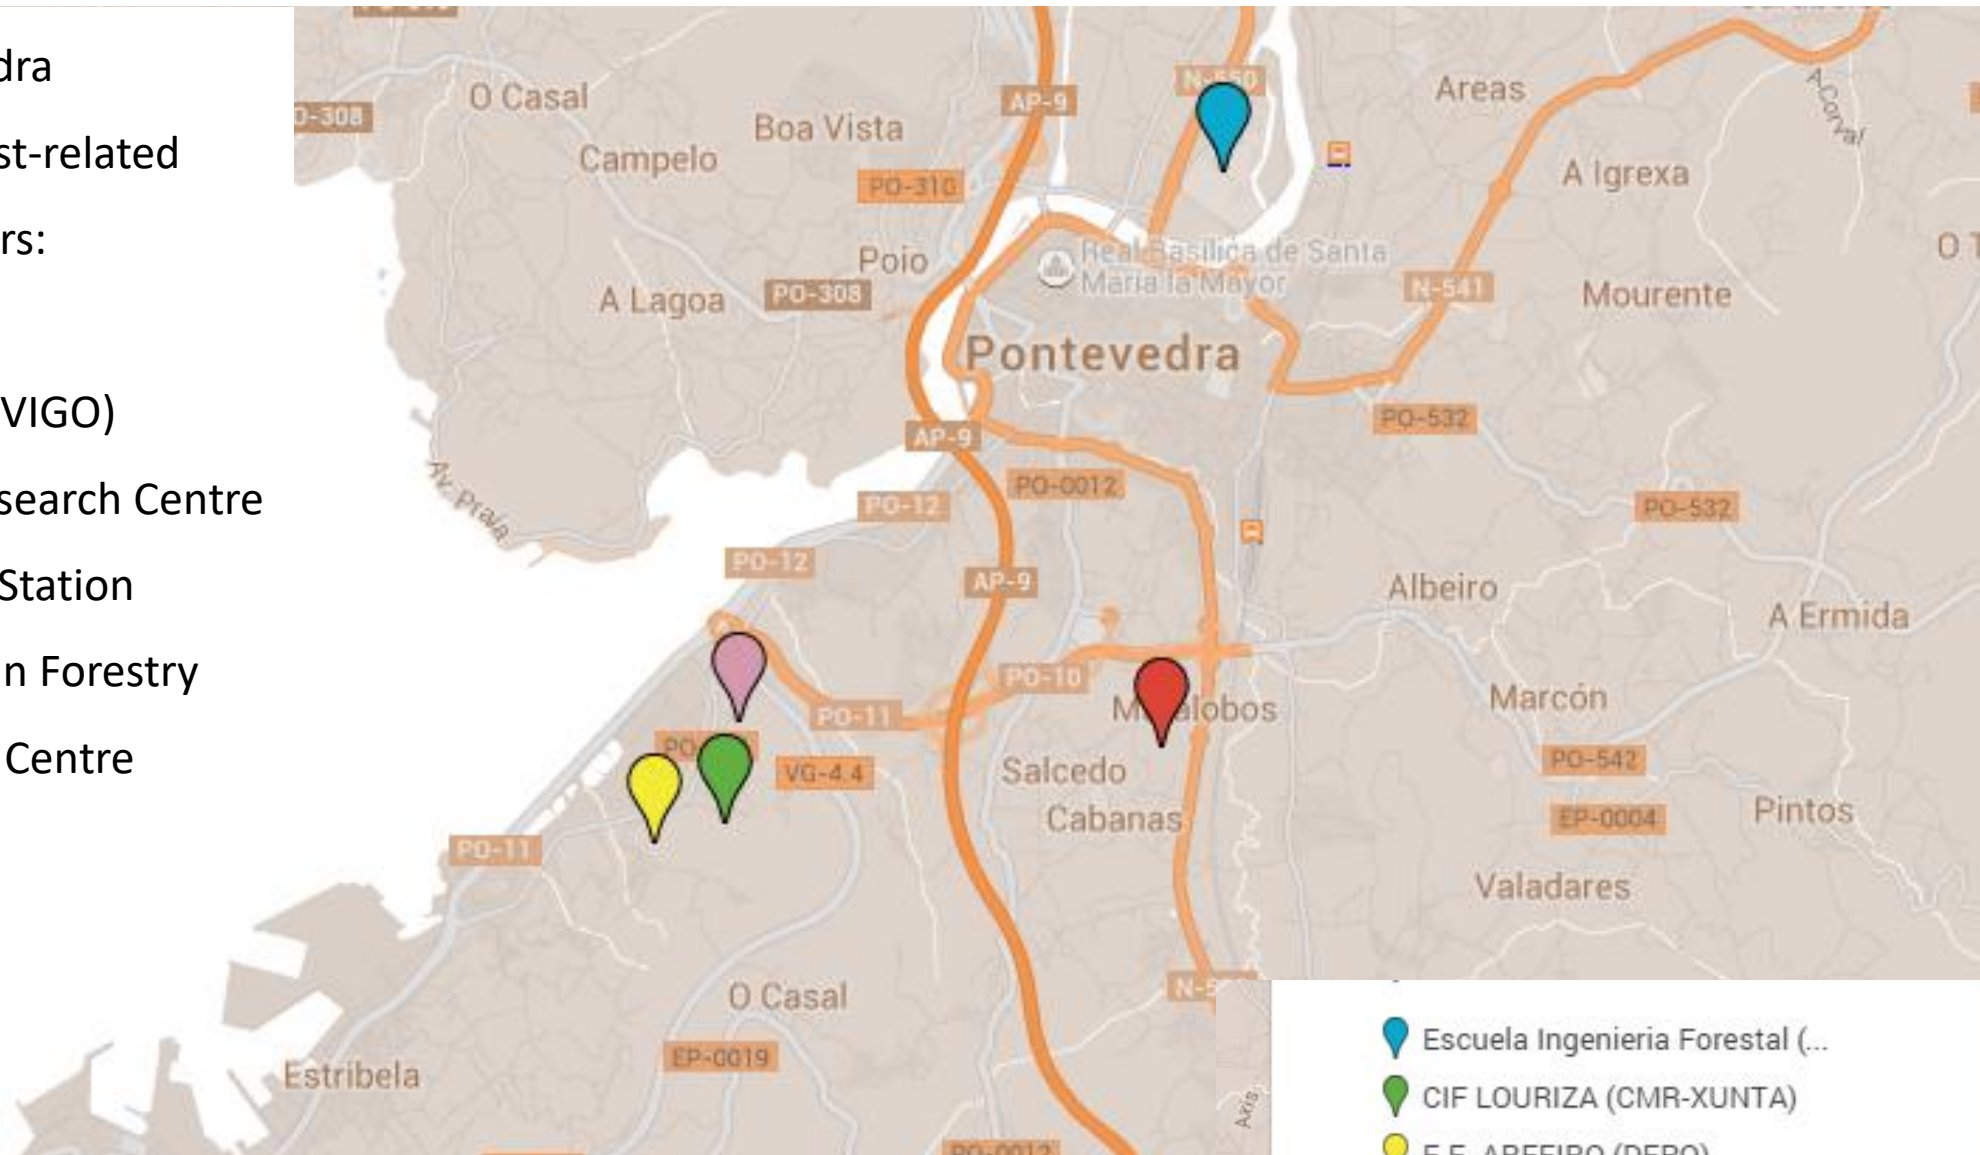

PAREDES DE COURA
LABORATÓRIO
RURAL

ÍNDICE:

- Infrastructure.
- Field trips and teaching “in the forest”.
- Pontevedra Forestry Pole

In the city of Pontevedra there are several forest-related Institutions and centers:

- Forestry Faculty (UVIGO)
- Regional Forest Research Centre
- Phytopathological Station
- Vocational School in Forestry
- Biological Research Centre

- Escuela Ingenieria Forestal (...)
- CIF LOURIZA (CMR-XUNTA)
- E.F. AREEIRO (DEPO)
- CEFA LOURIZAN (EDU-XUNT...)
- MISION BIOLÓGICA (CSIC)